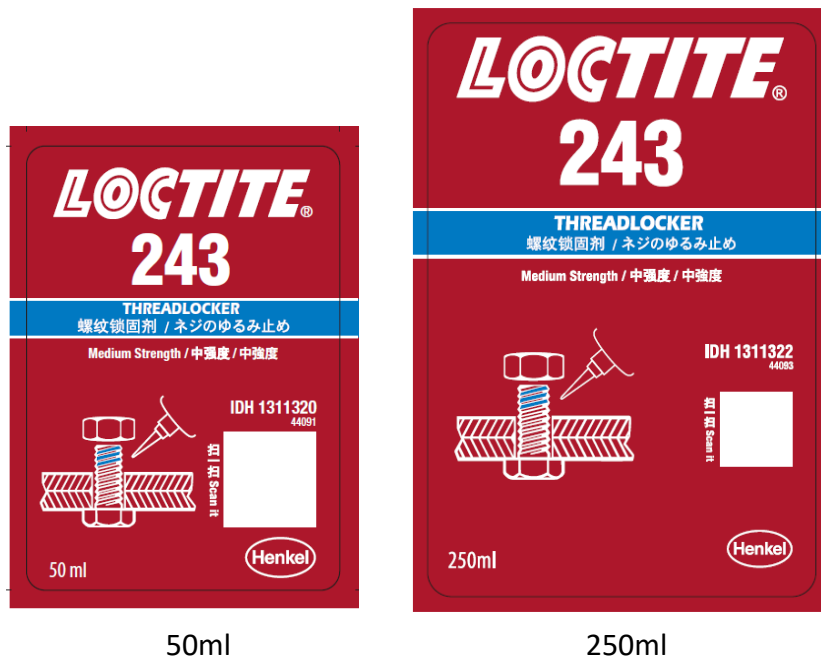

Illustration (c) – New Label