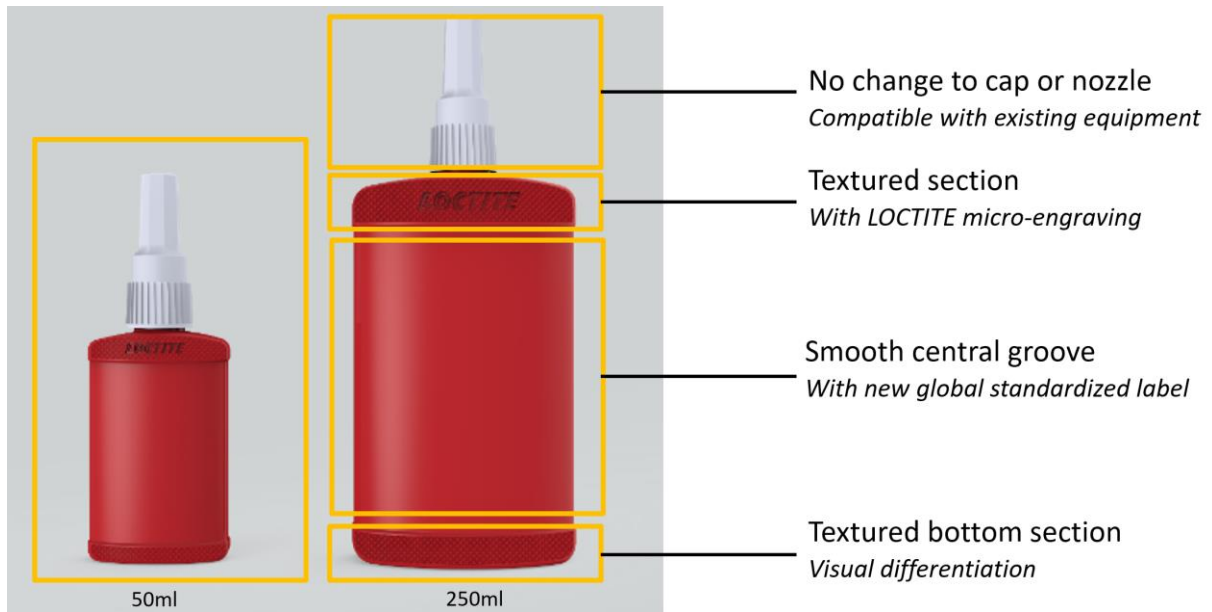

Illustration (b) – New Bottle