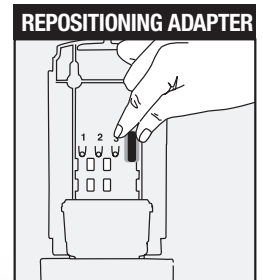

AVAILABLE DISPENSER COLORS

PEARL

SILVER

CREAM

BLACK

Product Specific Refill Bottles

Adjustable adapter positions prevent cross contamination:

| | | | |
|---------------------|---------------------|---------------------|---------------------|
| Body Wash | Shampoo | Conditioner | Hand Soap |
| Adapter position #1 | Adapter position #2 | Adapter position #3 | Adapter position #4 |