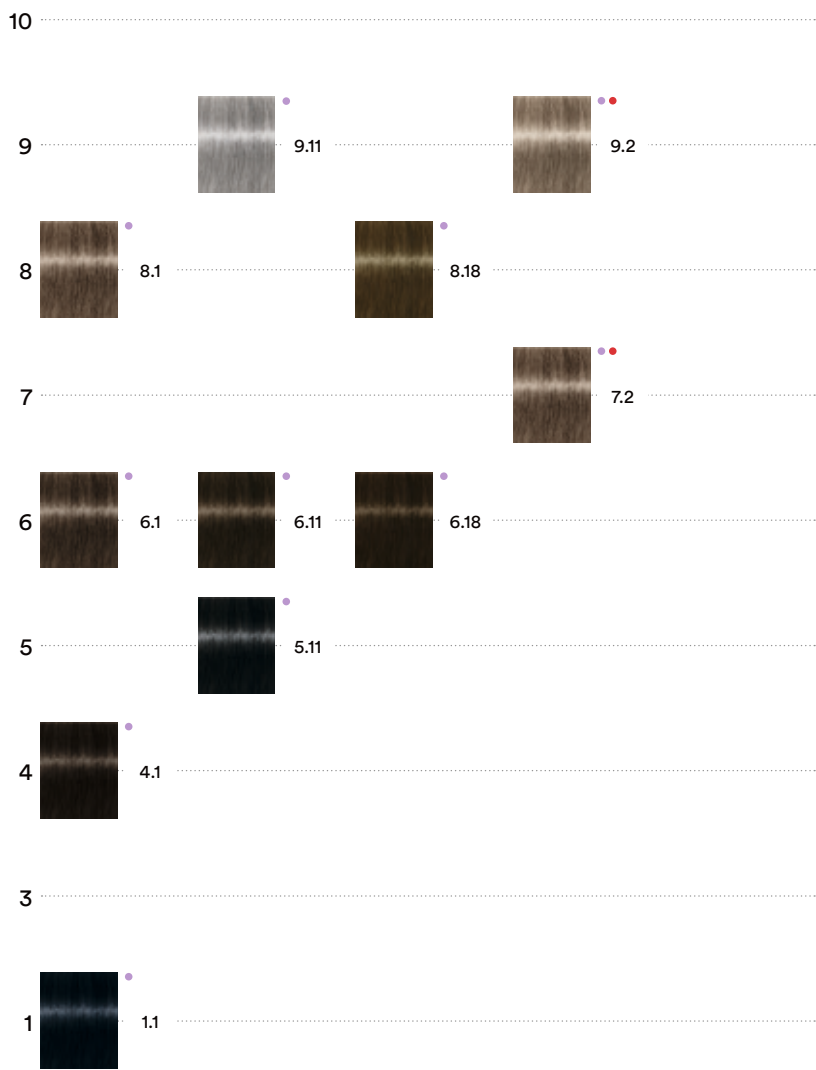

● Compatible with Color Transformer

● Similar shade in XpressColor assortment

NATURAL 1:1 - Up to 100% coverage

.0
Natural

.03
Natural Gold

INTENSE COVERAGE 1:1 - Up to 100% coverage on resistant hair

.0+ Natural+ **.03+** Natural Gold+ **.2+** Pearl+ **.3+** Gold+ **.38+** Gold Chocolate+ **.6+** Red+ **.8+** Chocolate+

● Compatible with Color Transformer

● Similar shade in XpressColor assortment

COOL AND NEUTRAL 1:1 - Up to 70% hair coverage

.1 Ash **.11** Intense Ash **.18** Ash Chocolate **.2** Pearl

● Compatible with Color Transformer

● Similar shade in XpressColor assortment

FASHION 1:1 - Up to 70% hair coverage