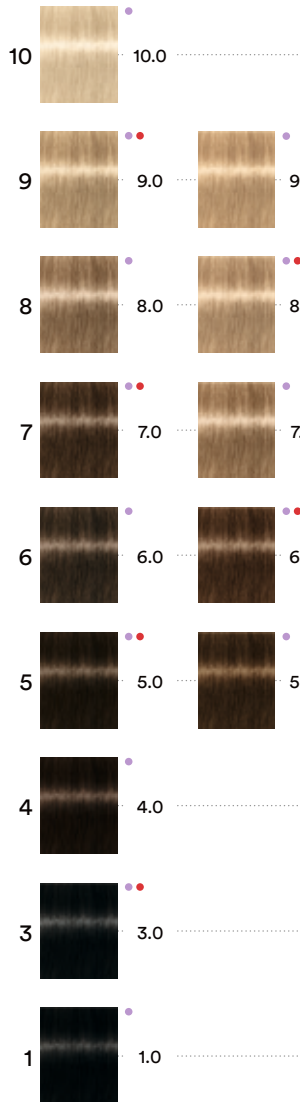

● Compatible with Color Transformer

● Similar shade in XpressColor assortment

NATURAL 1:1 - Up to 100% coverage

.0
Natural

.03
Natural Gold

INTENSE COVERAGE 1:1 - Up to 100% coverage on resistant hair

.0+ Natural+ **.03+** Natural Gold+ **.2+** Pearl+ **.3+** Gold+ **.38+** Gold Chocolate+ **.6+** Red+ **.8+** Chocolate+

● Compatible with Color Transformer

● Similar shade in XpressColor assortment

COOL AND NEUTRAL 1:1 - Up to 70% hair coverage

.1 Ash **.11** Intense Ash **.18** Ash Chocolate **.2** Pearl

● Compatible with Color Transformer

● Similar shade in XpressColor assortment

FASHION 1:1 - Up to 70% hair coverage