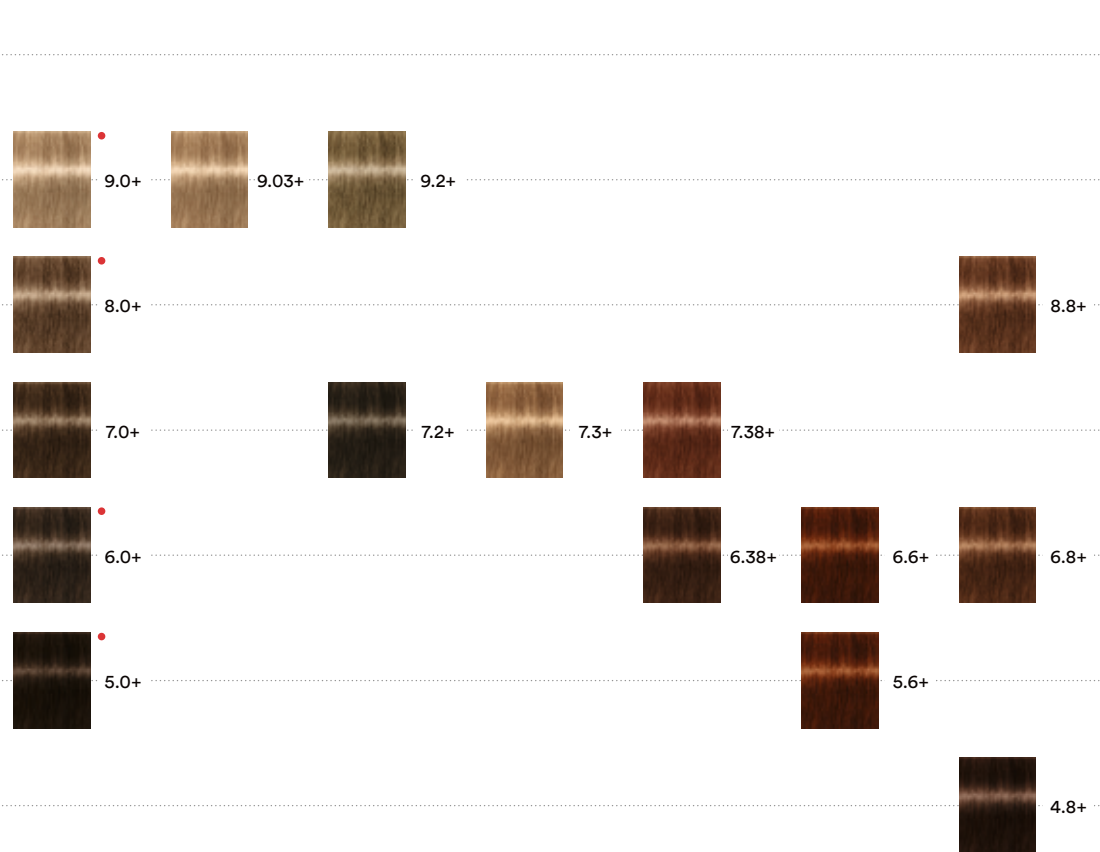

● Compatible with Color Transformer

● Similar shade in XpressColor assortment

NATURAL 1:1 - Up to 100% coverage

.0
Natural

.03
Natural Gold

INTENSE COVERAGE 1:1 - Up to 100% coverage on resistant hair

.0+ Natural+ **.03+** Natural Gold+ **.2+** Pearl+ **.3+** Gold+ **.38+** Gold Chocolate+ **.6+** Red+ **.8+** Chocolate+

● Compatible with Color Transformer

● Similar shade in XpressColor assortment

COOL AND NEUTRAL 1:1 - Up to 70% hair coverage

.1 Ash **.11** Intense Ash **.18** Ash Chocolate **.2** Pearl

● Compatible with Color Transformer

● Similar shade in XpressColor assortment

FASHION 1:1 - Up to 70% hair coverage