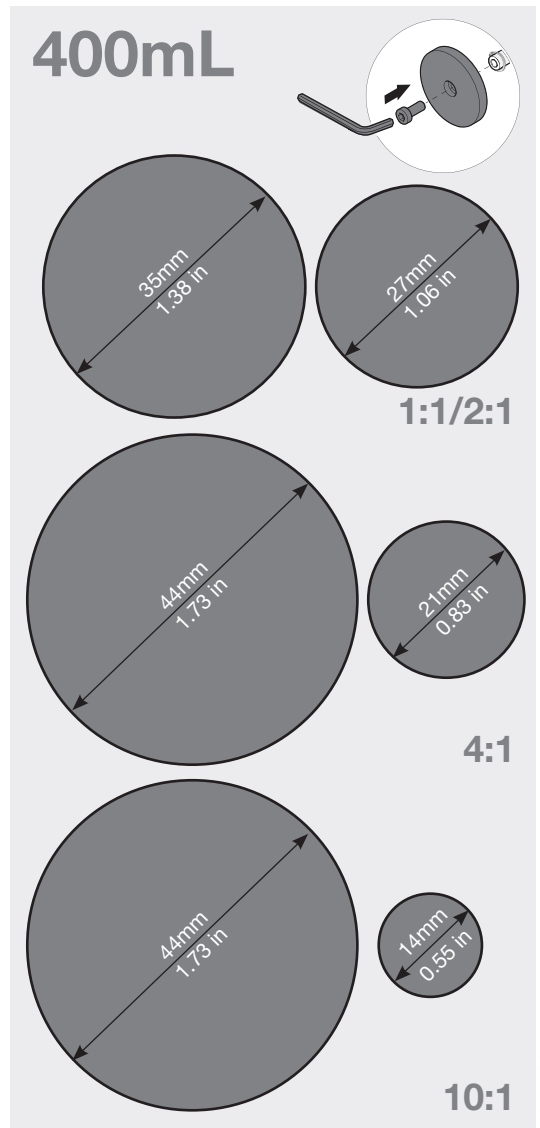

www.loctite.com

Legal Notice: The information contained in this publication is believed to be accurate and reliable, but is not to be construed as implying any warranty or guarantee of performance. Henkel waives any liability and indemnity for effects resulting from its application. © Henkel 2020