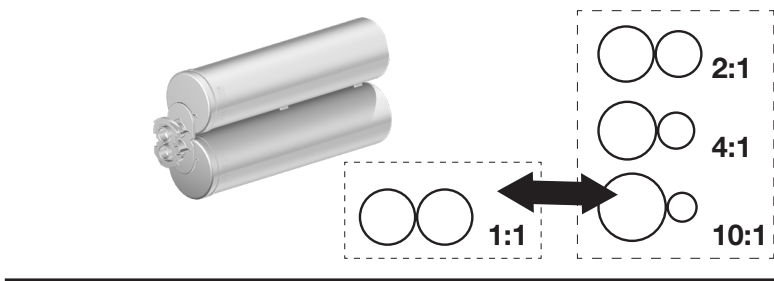

www.loctite.com

Legal Notice: The information contained in this publication is believed to be accurate and reliable, but is not to be construed as implying any warranty or guarantee of performance. Henkel waives any liability and indemnity for effects resulting from its application. © Henkel 2020