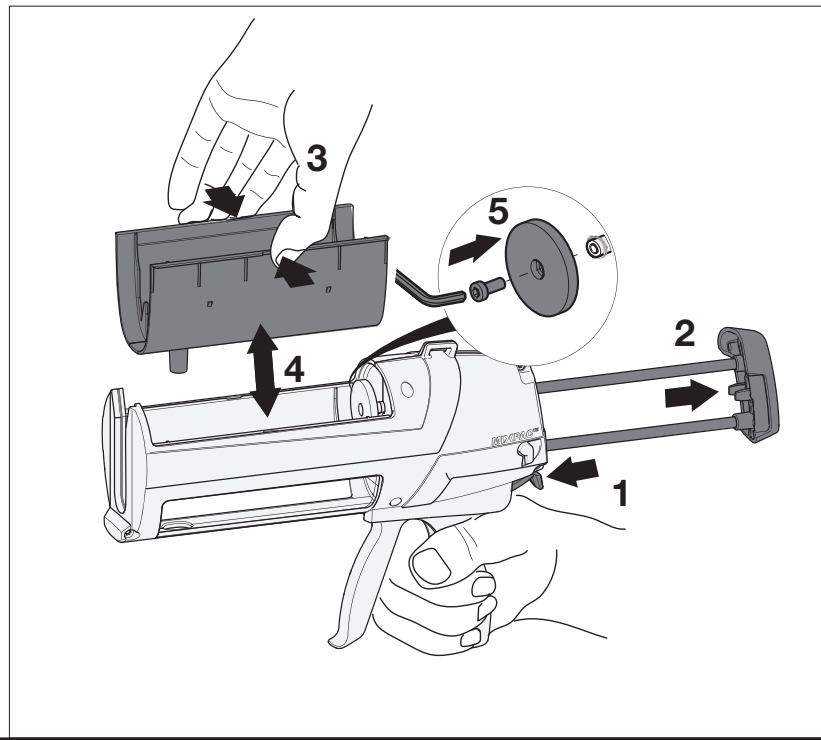

www.loctite.com

Legal Notice: The information contained in this publication is believed to be accurate and reliable, but is not to be construed as implying any warranty or guarantee of performance. Henkel waives any liability and indemnity for effects resulting from its application. © Henkel 2020