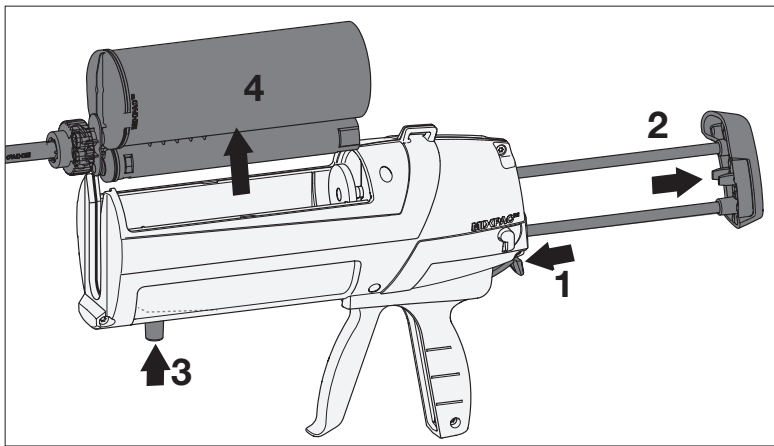

www.loctite.com

Legal Notice: The information contained in this publication is believed to be accurate and reliable, but is not to be construed as implying any warranty or guarantee of performance. Henkel waives any liability and indemnity for effects resulting from its application. © Henkel 2020