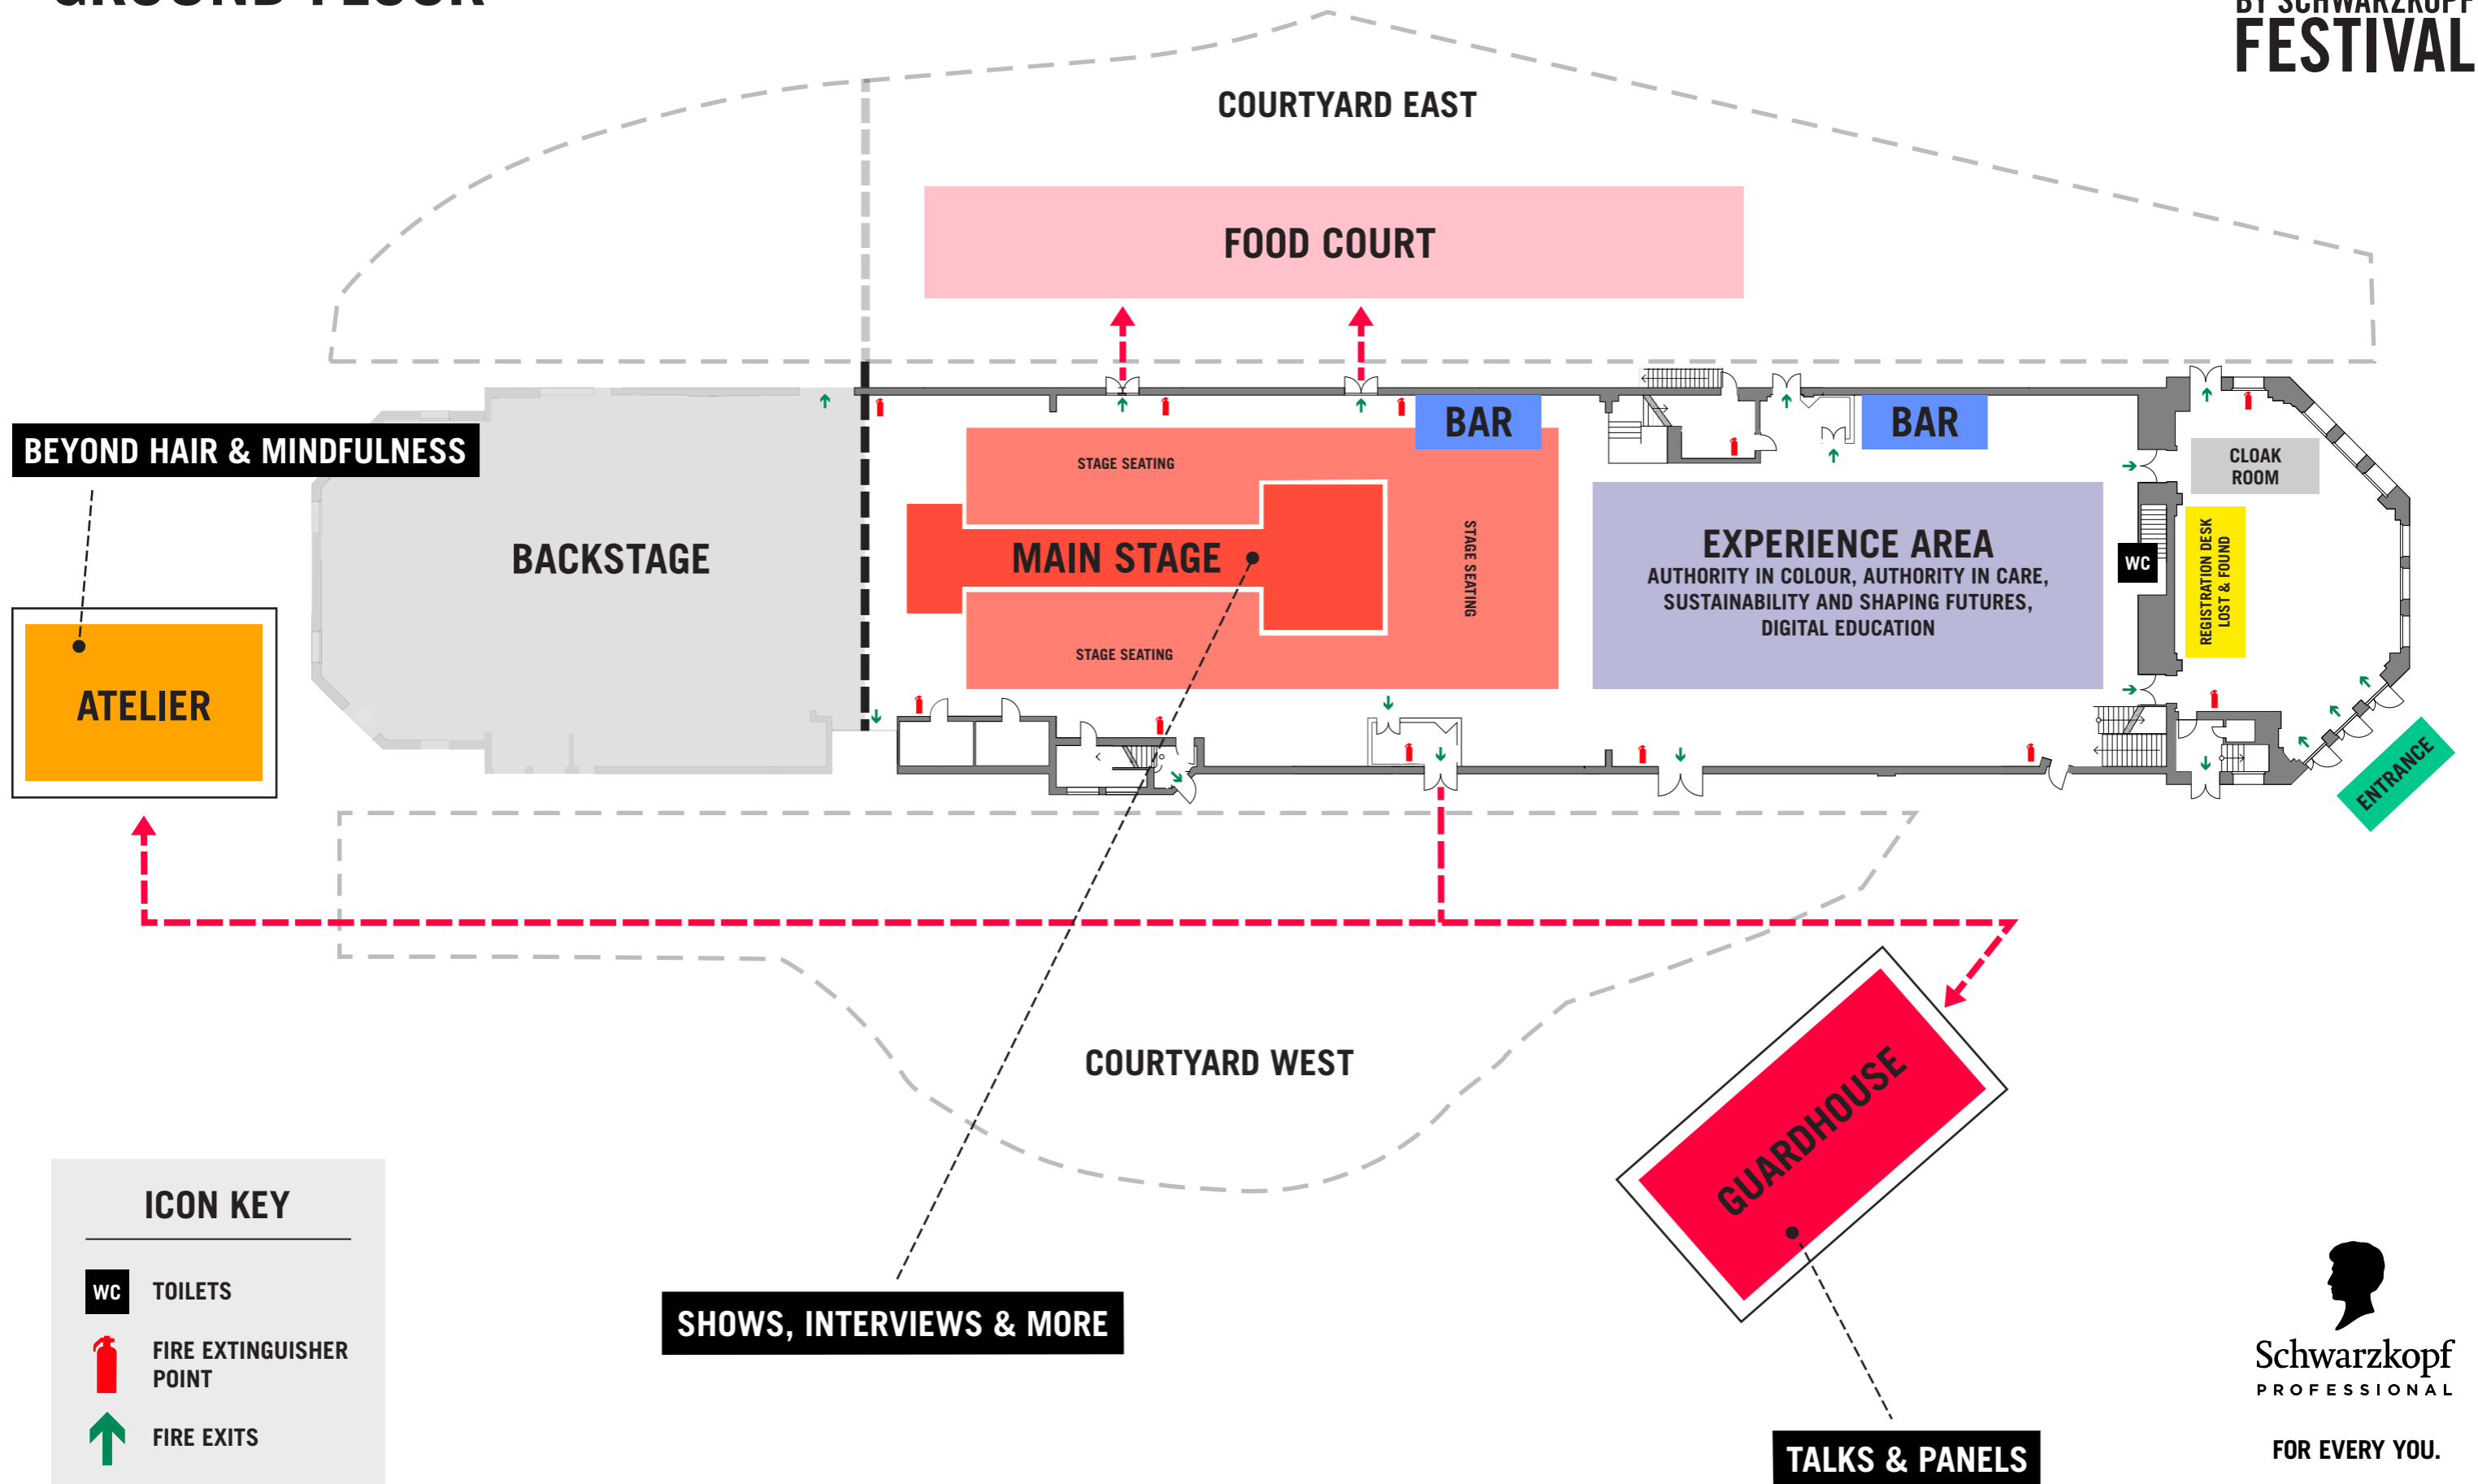

FESTIVAL MAP

GROUND FLOOR

HAIR
BY SCHWARZKOPF
FESTIVAL

ICON KEY

- WC** TOILETS
-  FIRE EXTINGUISHER POINT
-  FIRE EXITS

FESTIVAL MAP

FIRST FLOOR

HAIR
BY SCHWARZKOPF
FESTIVAL

ICON KEY

-  TOILETS
-  FIRE EXTINGUISHER POINT
-  FIRE EXITS

LOOK & LEARN