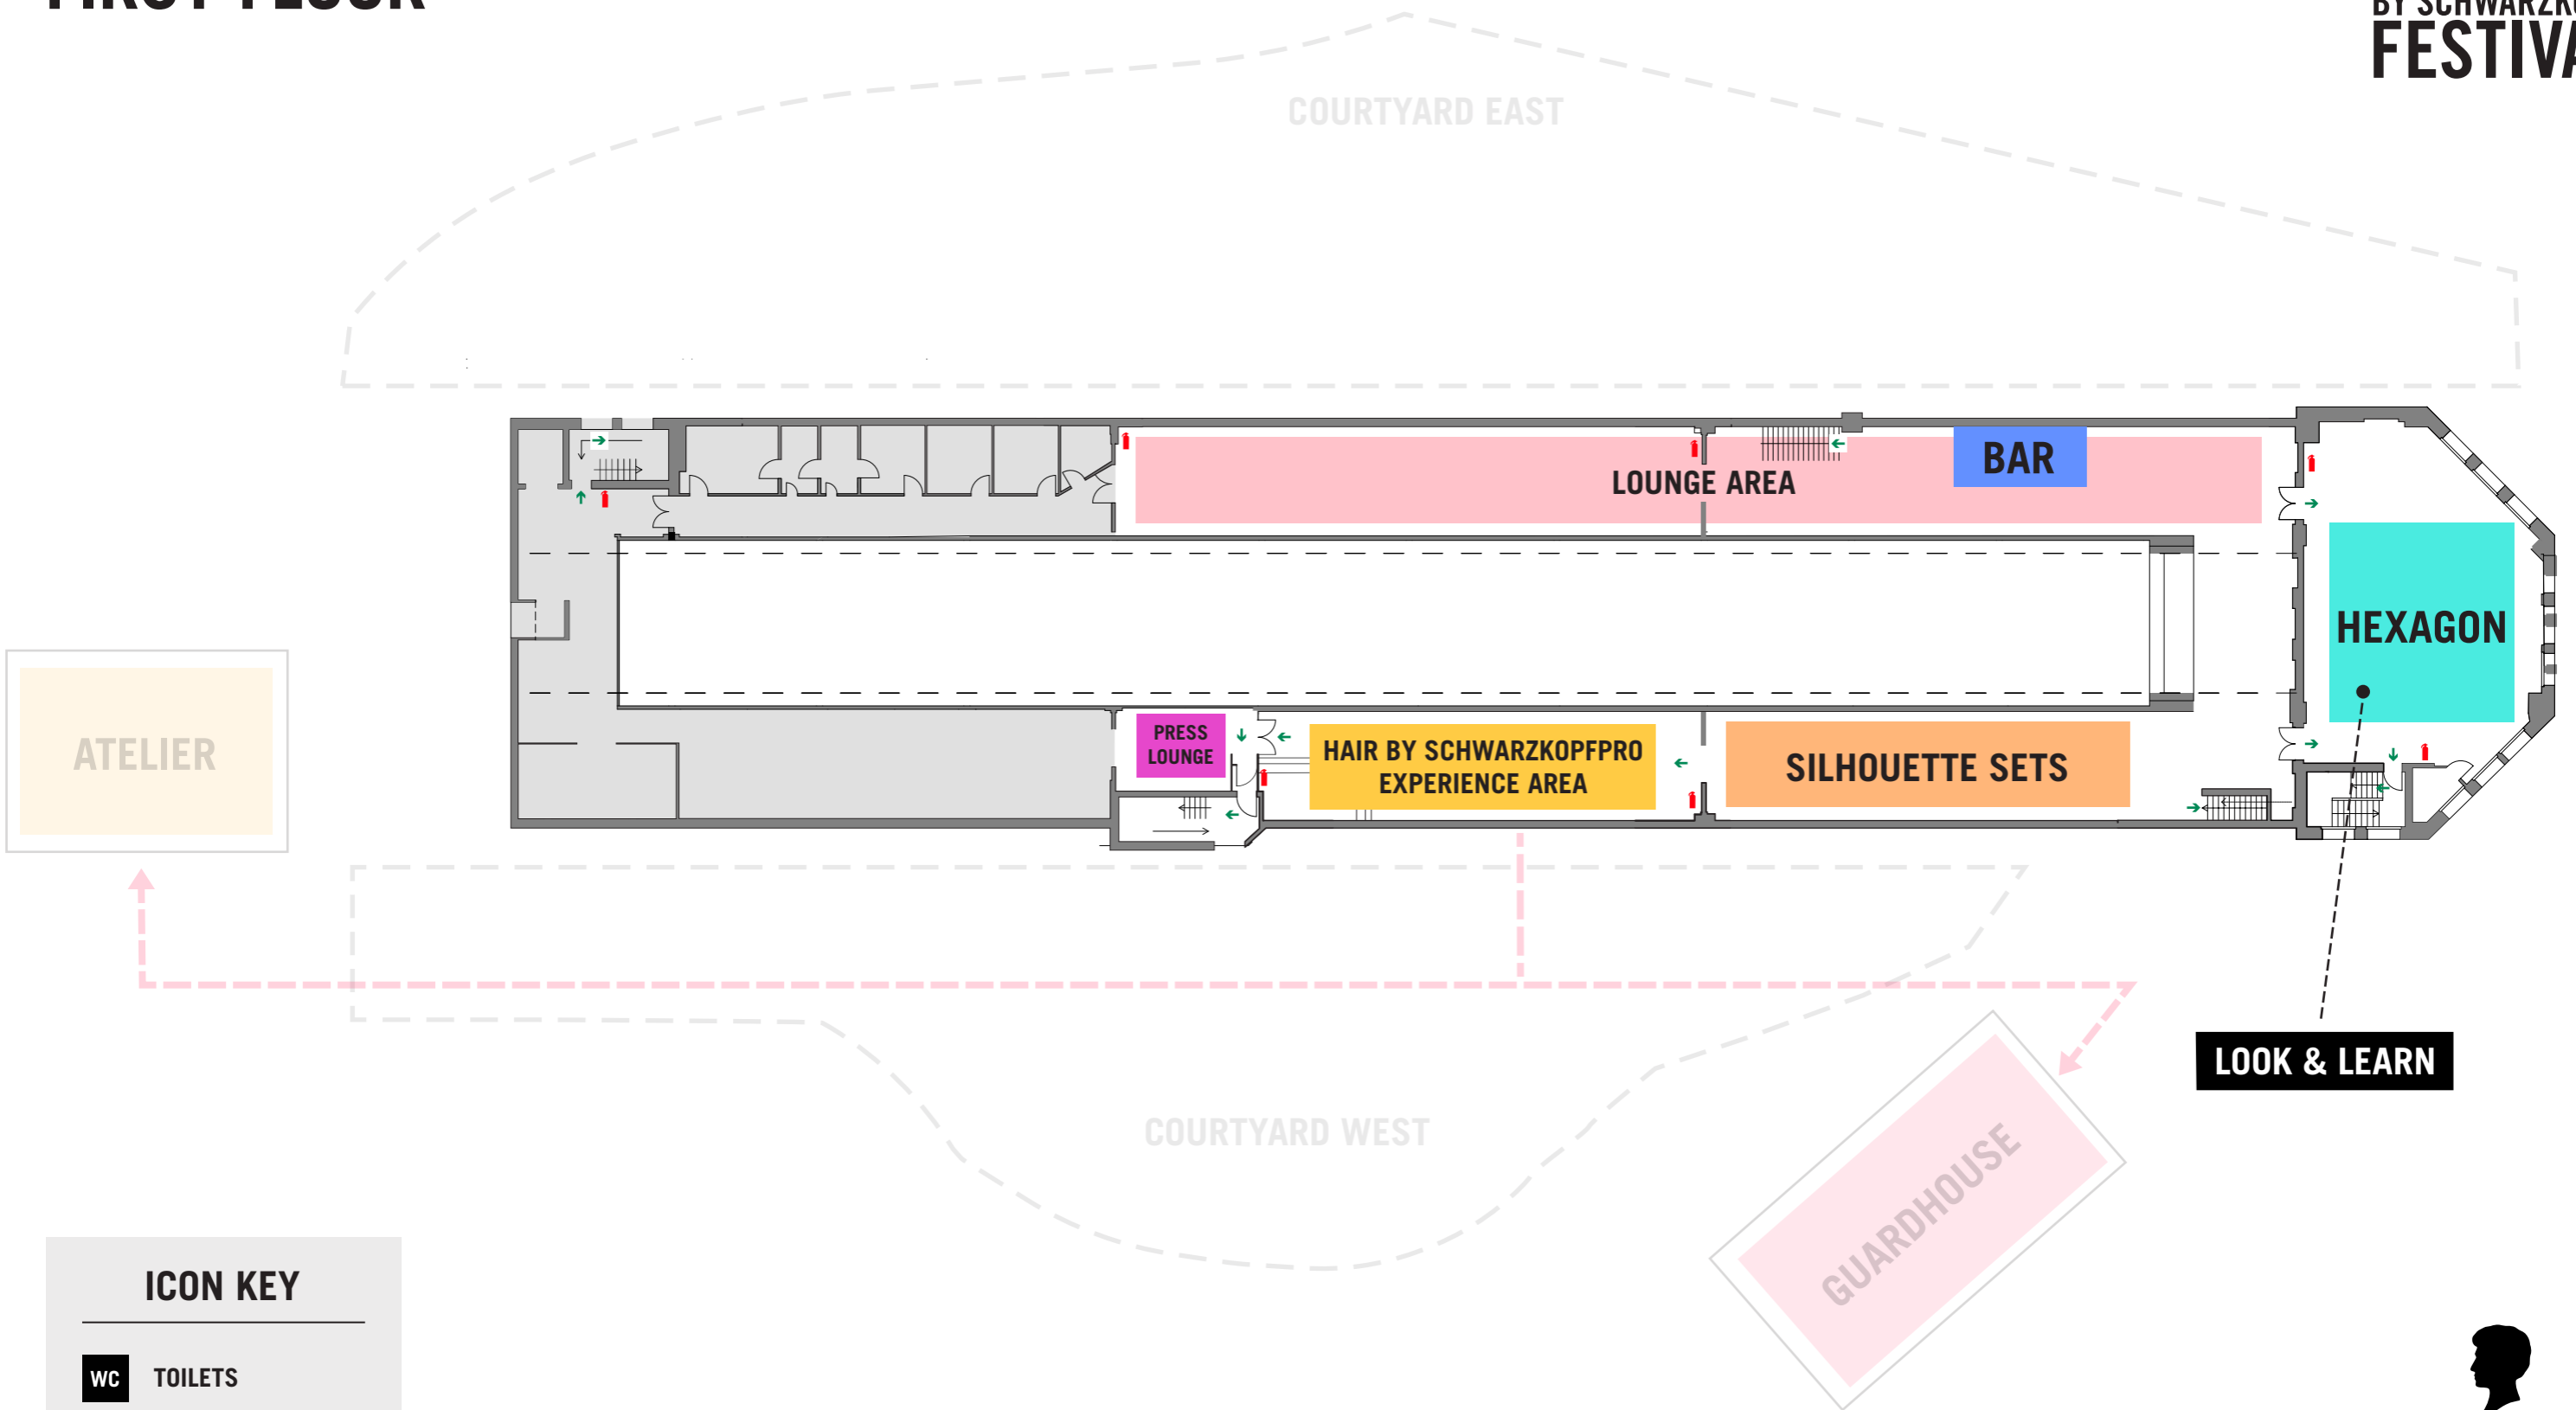

FESTIVAL MAP

GROUND FLOOR

HAIR
BY SCHWARZKOPF
FESTIVAL

ICON KEY

- WC** TOILETS
-  FIRE EXTINGUISHER POINT
-  FIRE EXITS

FESTIVAL MAP

FIRST FLOOR

HAIR
BY SCHWARZKOPF
FESTIVAL

ICON KEY

-  TOILETS
-  FIRE EXTINGUISHER POINT
-  FIRE EXITS

LOOK & LEARN