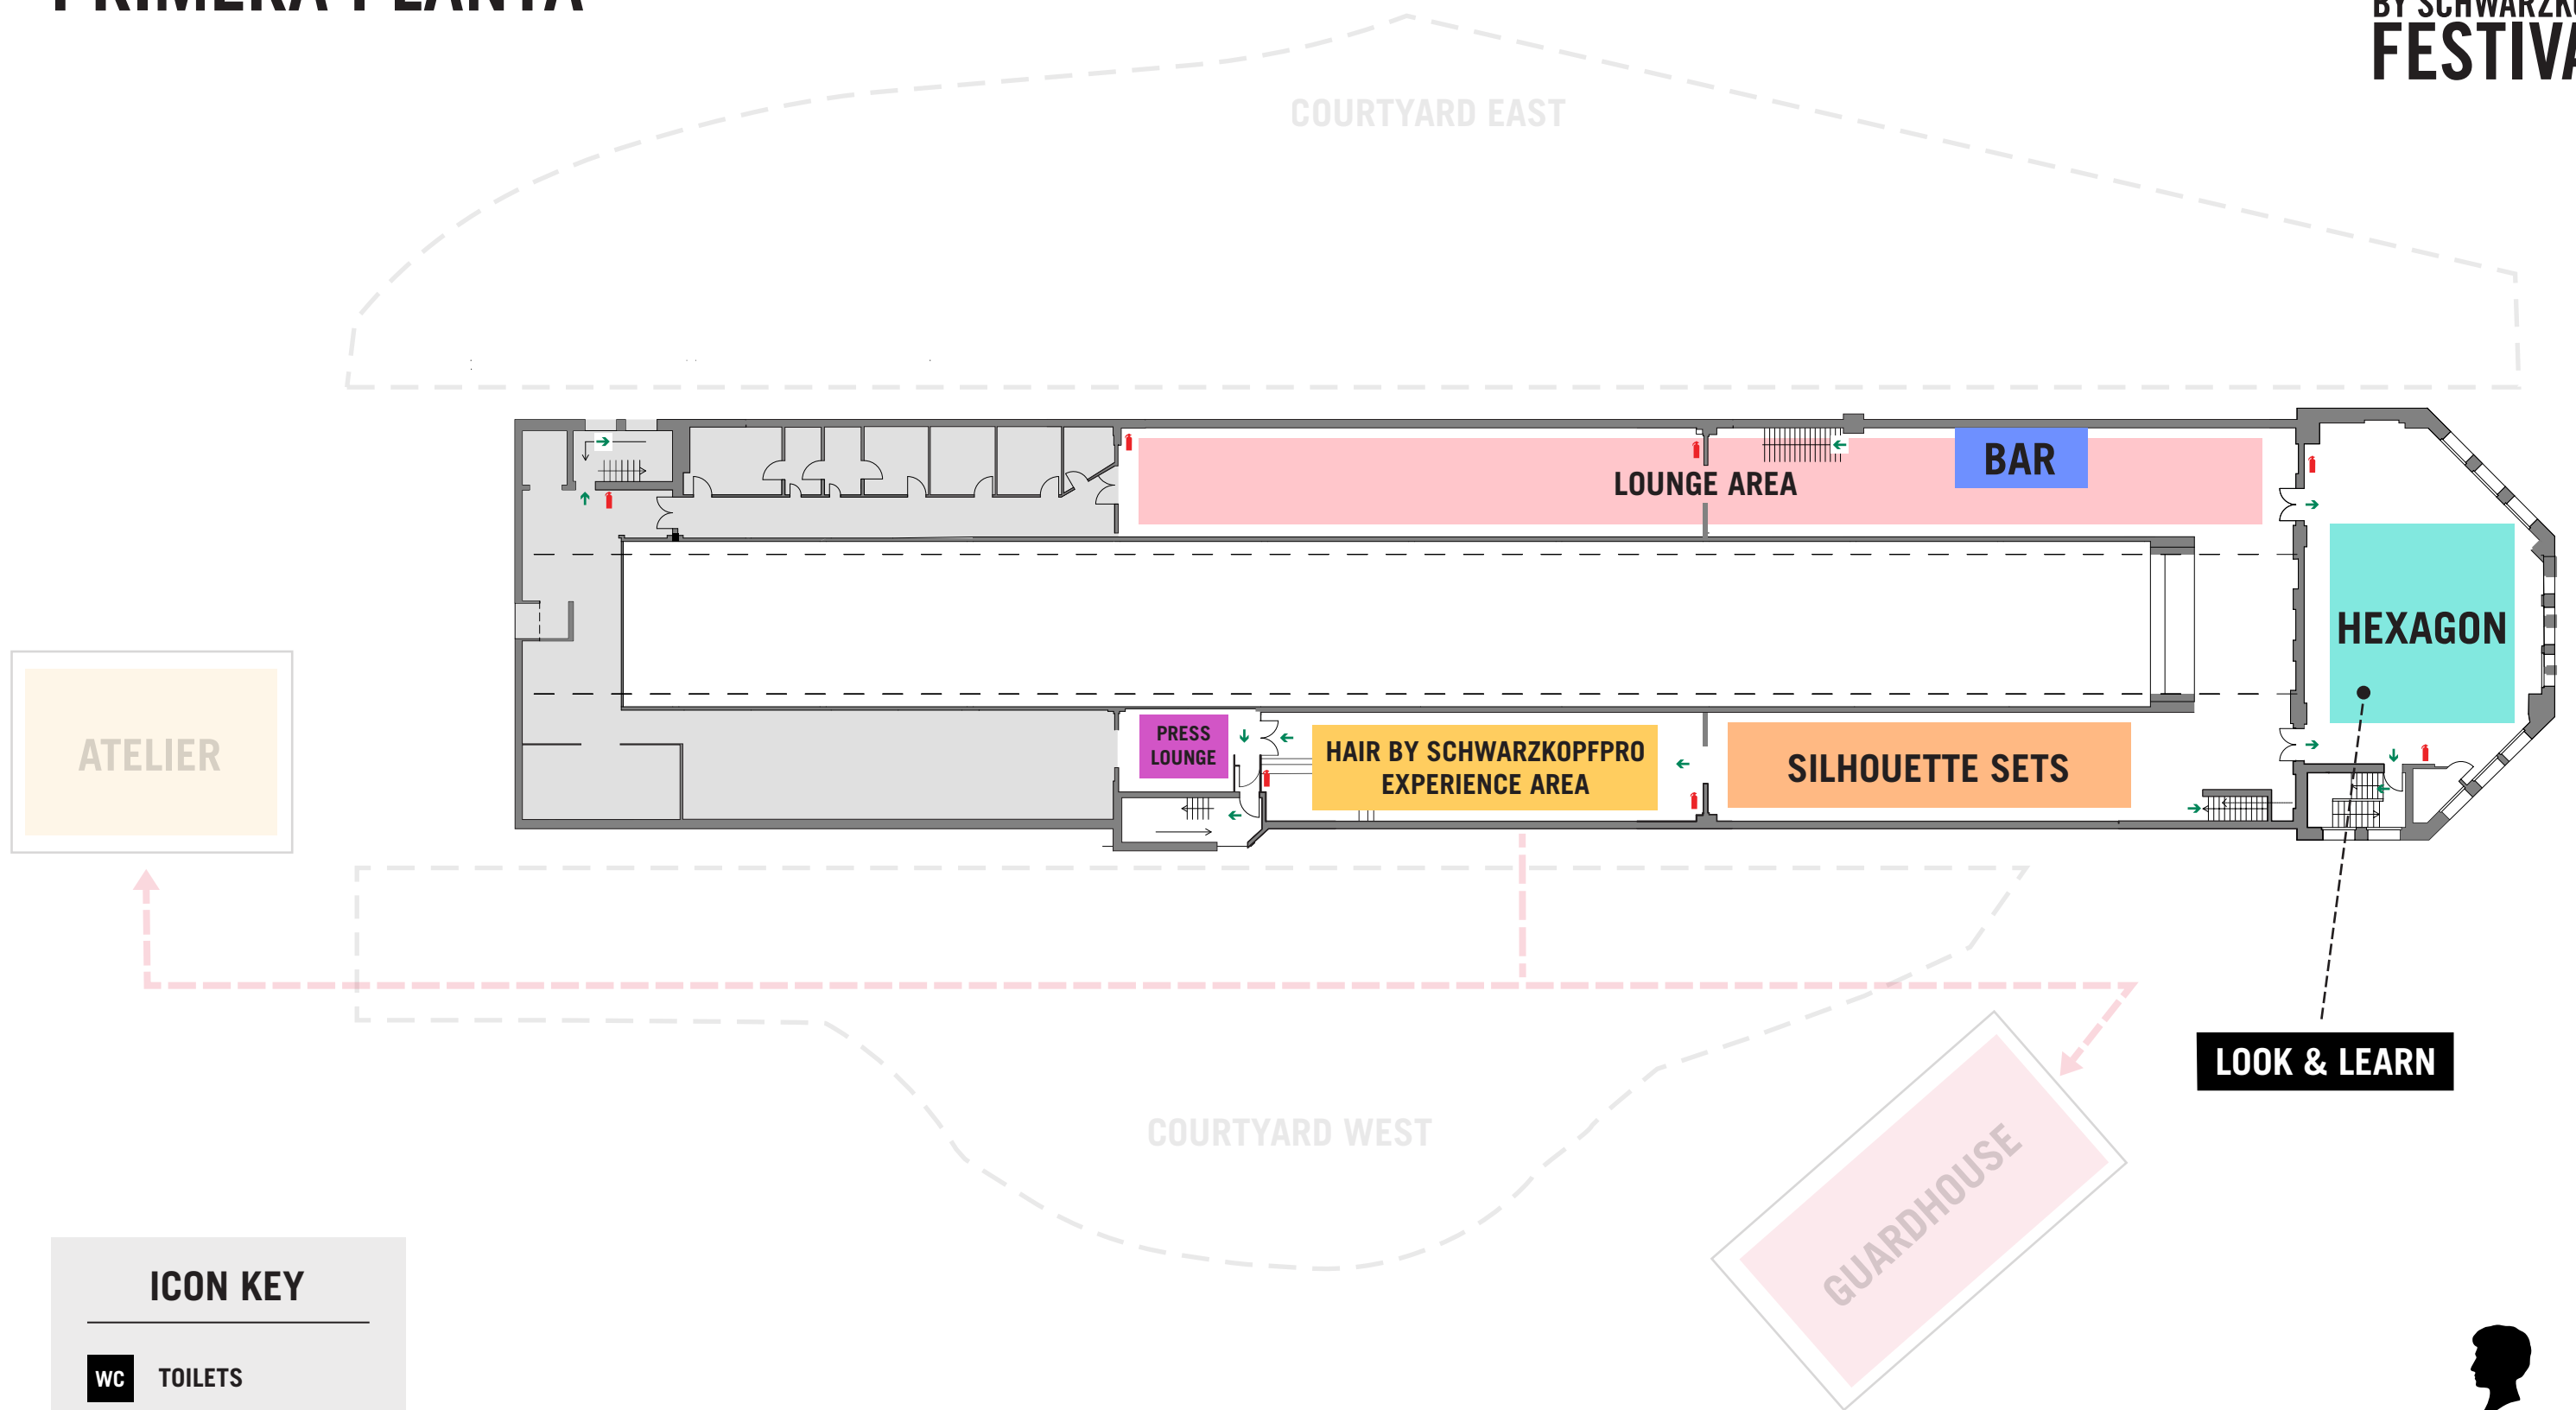

MAPA DEL FESTIVAL

PLANTA BAJA

ICON KEY

-  TOILETS
-  FIRE EXTINGUISHER POINT
-  FIRE EXITS

MAPA DEL FESTIVAL

PRIMERA PLANTA

HAIR
BY SCHWARZKOPF
FESTIVAL

ICON KEY

- WC** TOILETS
-  FIRE EXTINGUISHER POINT
-  FIRE EXITS

Schwarzkopf
PROFESSIONAL
FOR EVERY YOU.