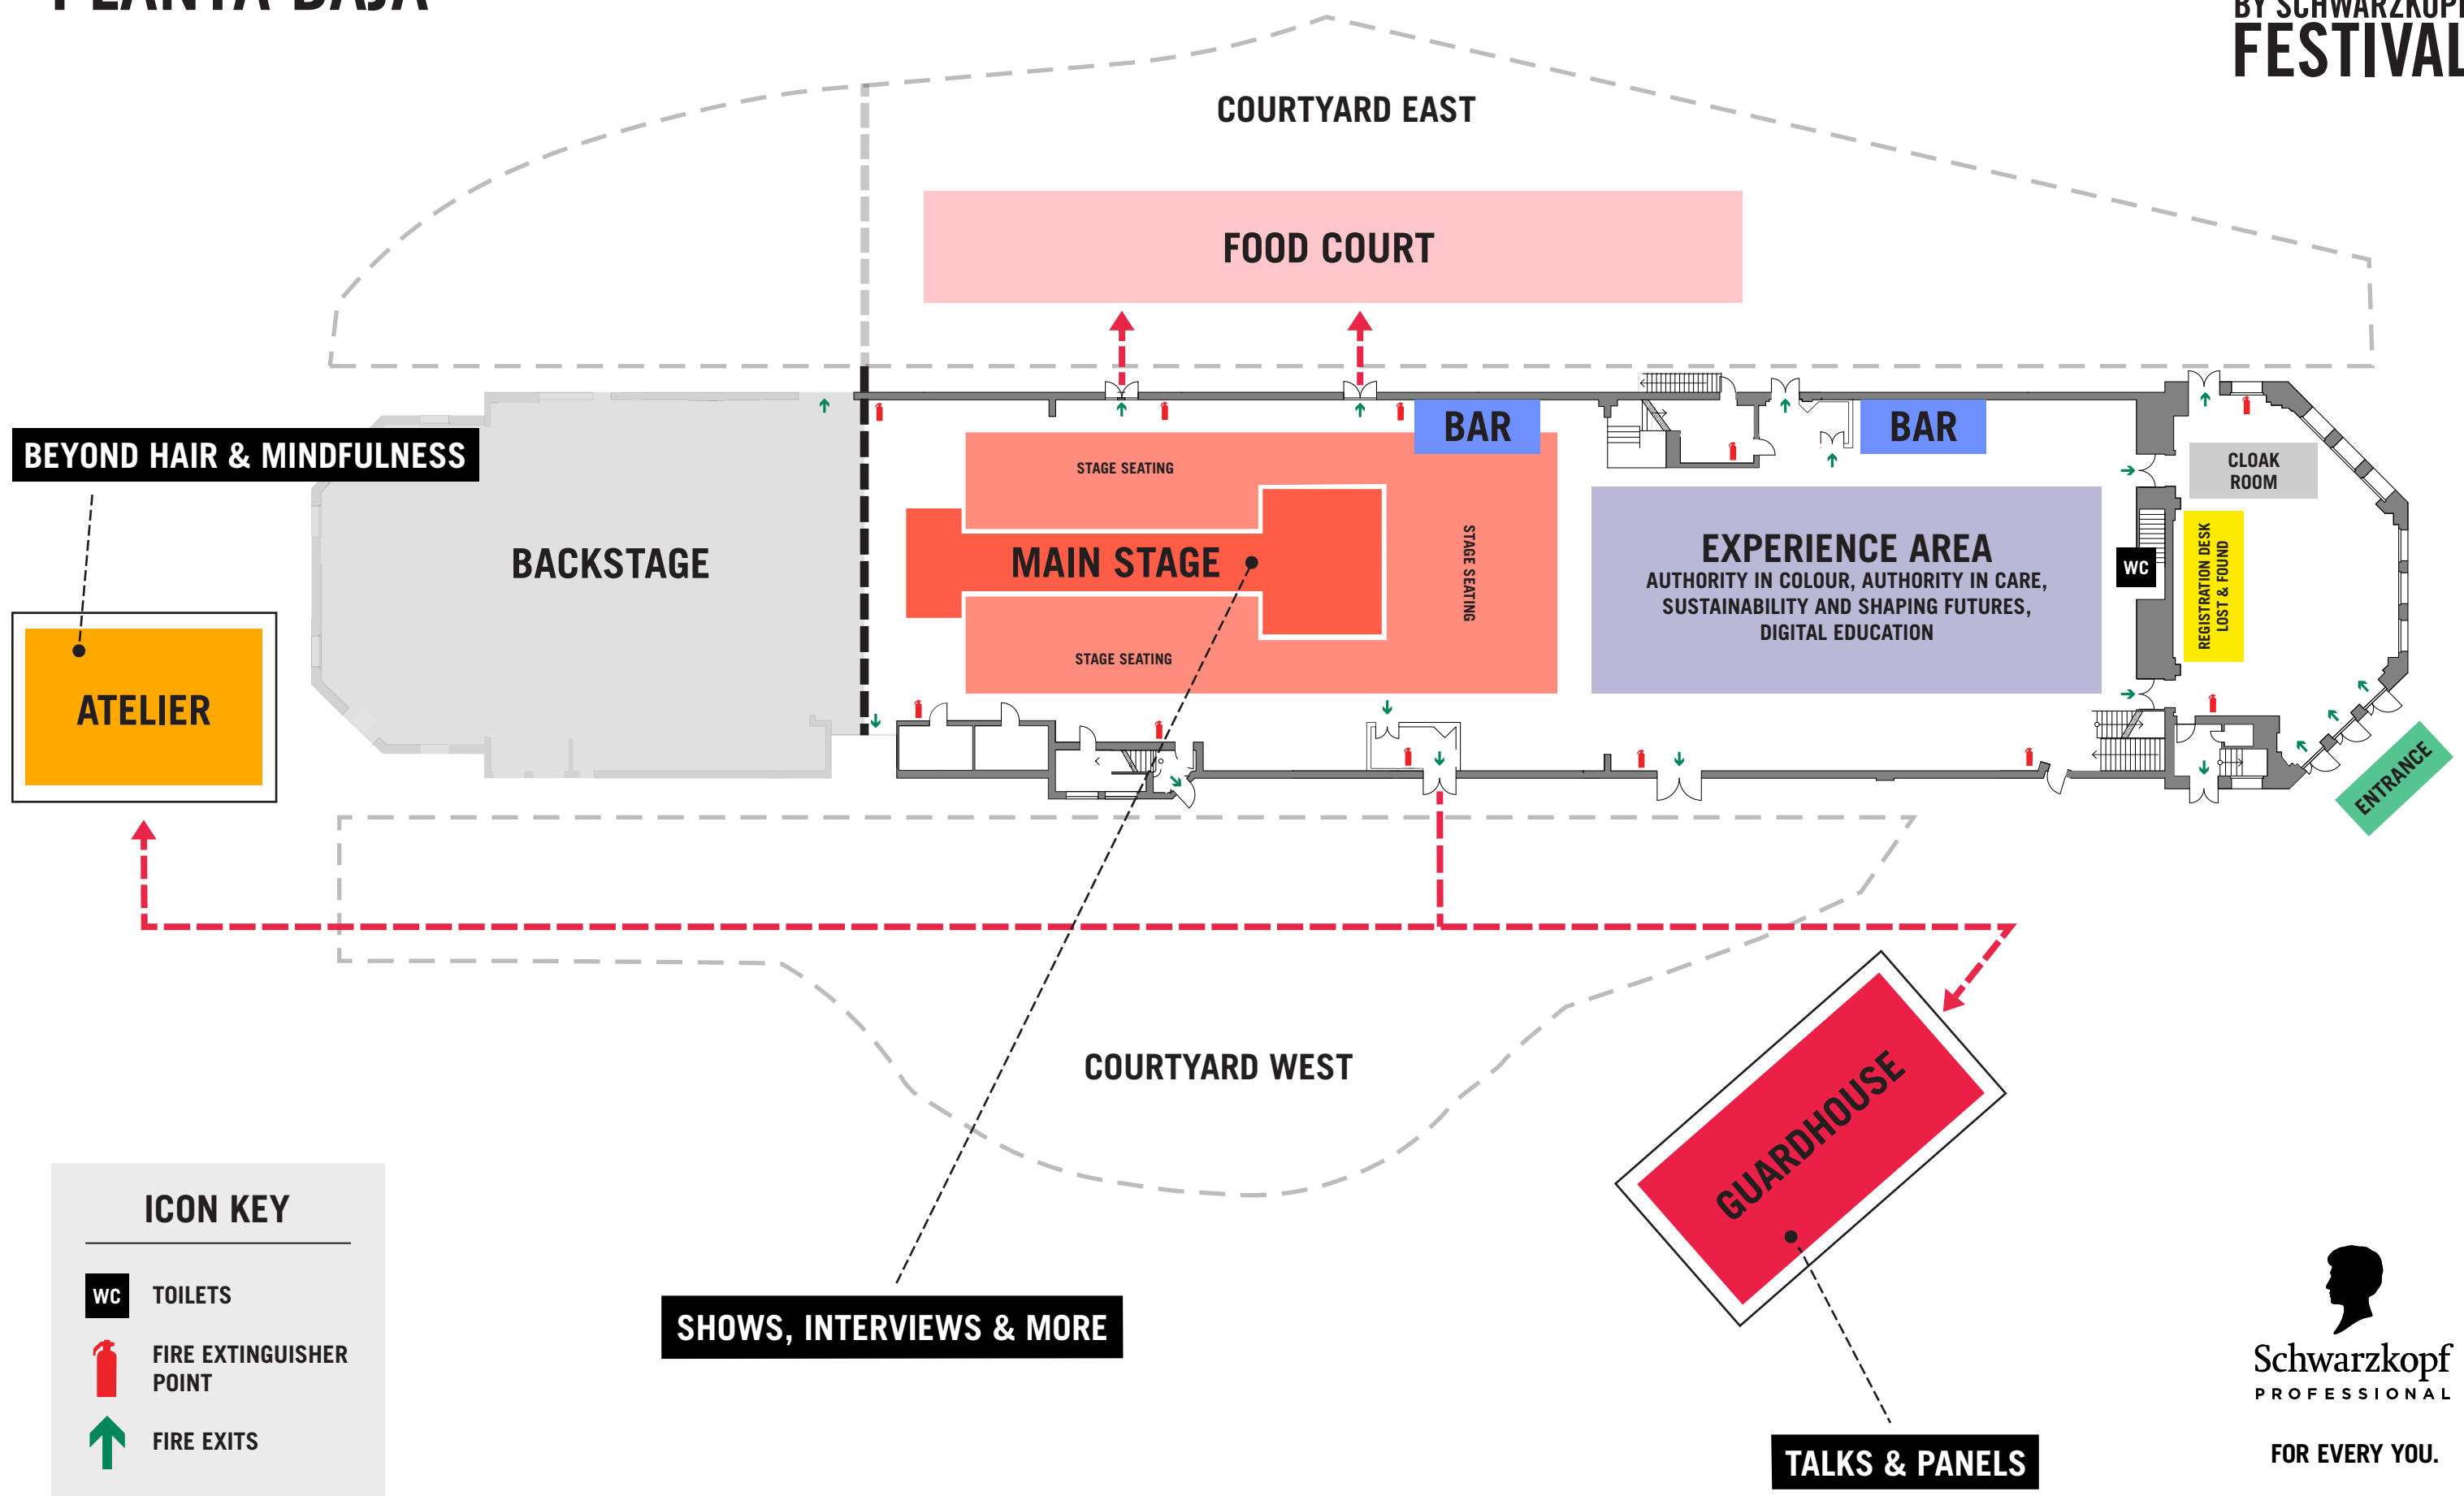

MAPA DEL FESTIVAL

PLANTA BAJA

ICON KEY

-  TOILETS
-  FIRE EXTINGUISHER POINT
-  FIRE EXITS

MAPA DEL FESTIVAL

PRIMERA PLANTA

HAIR
BY SCHWARZKOPF
FESTIVAL

ICON KEY

- WC** TOILETS
-  FIRE EXTINGUISHER POINT
-  FIRE EXITS

Schwarzkopf
PROFESSIONAL
FOR EVERY YOU.