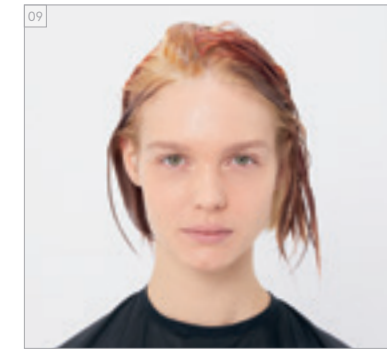

## #EssentialLooks

COLOUR TECHNIQUE  
#colourblending  
by @lesleyjennison

BEFORE // AFTER  
BEFORE // AFTER

For more information and get inspired, have a look at the #ArtfulFeeling Trendreport: [www.essentiallooks.com/2021-1/trend3](http://www.essentiallooks.com/2021-1/trend3)

For more information and get inspired, have a look at the #ArtfulFeeling Trendreport: [www.essentiallooks.com/2021-1/trend3](http://www.essentiallooks.com/2021-1/trend3)

CUT STEP BY STEPS  
CUT STEP BY STEPS

PRODUCTS USED  
PRODUCTS USED

COLOUR STEP BY STEPS  
COLOUR STEP BY STEPS

**COLOURS USED**

- PRE-LIGHTENED ROOTS: IGORA ROYAL PASTELFIER + IGORA ROYAL OIL DEVELOPER 6%/20VOL. (1:1)
- PRE-LIGHTENED LENGTHS & ENDS: IGORA ROYAL PASTELFIER + IGORA ROYAL OIL DEVELOPER 12%/40VOL. (1:1)
- COLOUR 1 - IGORA VIBRANCE 0-00 + 0-88 (10:1) + IGORA VIBRANCE ACTIVATOR LOTION 1,9%/6VOL. (1:1)
- COLOUR 2 - IGORA VIBRANCE 9,5-49 + IGORA VIBRANCE ACTIVATOR LOTION 1,9%/6VOL. (1:1)
- COLOUR 3 - IGORA VIBRANCE 9-7 + 0-00 (1:1) + IGORA VIBRANCE ACTIVATOR LOTION 1,9%/6VOL. (1:1)
- COLOUR 4 - IGORA VIBRANCE 9,5-49 + 5-88 (10:1) + IGORA VIBRANCE ACTIVATOR LOTION 1,9%/6VOL. (1:1)