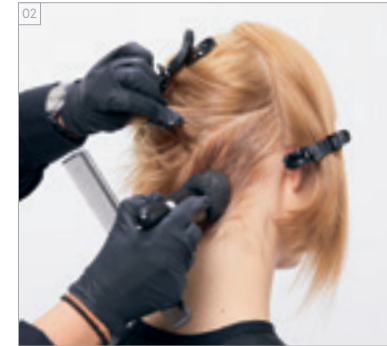

COLOUR STEP BY STEPS
COLOUR STEP BY STEPS

COLOURS USED

- PRE-LIGHTENED ROOTS: IGORA ROYAL PASTELFIER + IGORA ROYAL OIL DEVELOPER 6%/20VOL. (1:1)
- PRE-LIGHTENED LENGTHS & ENDS: IGORA ROYAL PASTELFIER + IGORA ROYAL OIL DEVELOPER 12%/40VOL. (1:1)
- COLOUR 1 - IGORA VIBRANCE 0-00 + 0-88 (10:1) + IGORA VIBRANCE ACTIVATOR LOTION 1,9%/6VOL. (1:1)
- COLOUR 2 - IGORA VIBRANCE 9,5-49 + IGORA VIBRANCE ACTIVATOR LOTION 1,9%/6VOL. (1:1)
- COLOUR 3 - IGORA VIBRANCE 9-7 + 0-00 (1:1) + IGORA VIBRANCE ACTIVATOR LOTION 1,9%/6VOL. (1:1)
- COLOUR 4 - IGORA VIBRANCE 9,5-49 + 5-88 (10:1) + IGORA VIBRANCE ACTIVATOR LOTION 1,9%/6VOL. (1:1)

CARE USED

- FIBRE CLINIX TRIBOND SHAMPOO
- FIBRE CLINIX TRIBOND TREATMENT FOR FINE HAIR 25 g
- + FIBRE CLINIX VIBRANCY BOOSTER 5 g

STYLING USED

- OSIS+ FAB FOAM
- OSIS+ FREEZE

COLOURS USED

- PRE-LIGHTENED ROOTS: IGORA ROYAL PASTELFIER + IGORA ROYAL OIL DEVELOPER 6%/20VOL. (1:1)
- PRE-LIGHTENED LENGTHS & ENDS: IGORA ROYAL PASTELFIER + IGORA ROYAL OIL DEVELOPER 12%/40VOL. (1:1)
- COLOUR 1 - IGORA VIBRANCE 0-00 + 0-88 (10:1) + IGORA VIBRANCE ACTIVATOR LOTION 1,9%/6VOL. (1:1)
- COLOUR 2 - IGORA VIBRANCE 9,5-49 + IGORA VIBRANCE ACTIVATOR LOTION 1,9%/6VOL. (1:1)
- COLOUR 3 - IGORA VIBRANCE 9-7 + 0-00 (1:1) + IGORA VIBRANCE ACTIVATOR LOTION 1,9%/6VOL. (1:1)
- COLOUR 4 - IGORA VIBRANCE 9,5-49 + 5-88 (10:1) + IGORA VIBRANCE ACTIVATOR LOTION 1,9%/6VOL. (1:1)

CARE USED

- FIBRE CLINIX TRIBOND SHAMPOO
- FIBRE CLINIX TRIBOND TREATMENT FOR FINE HAIR 25 g
- + FIBRE CLINIX VIBRANCY BOOSTER 5 g

STYLING USED

- OSIS+ FAB FOAM
- OSIS+ FREEZE